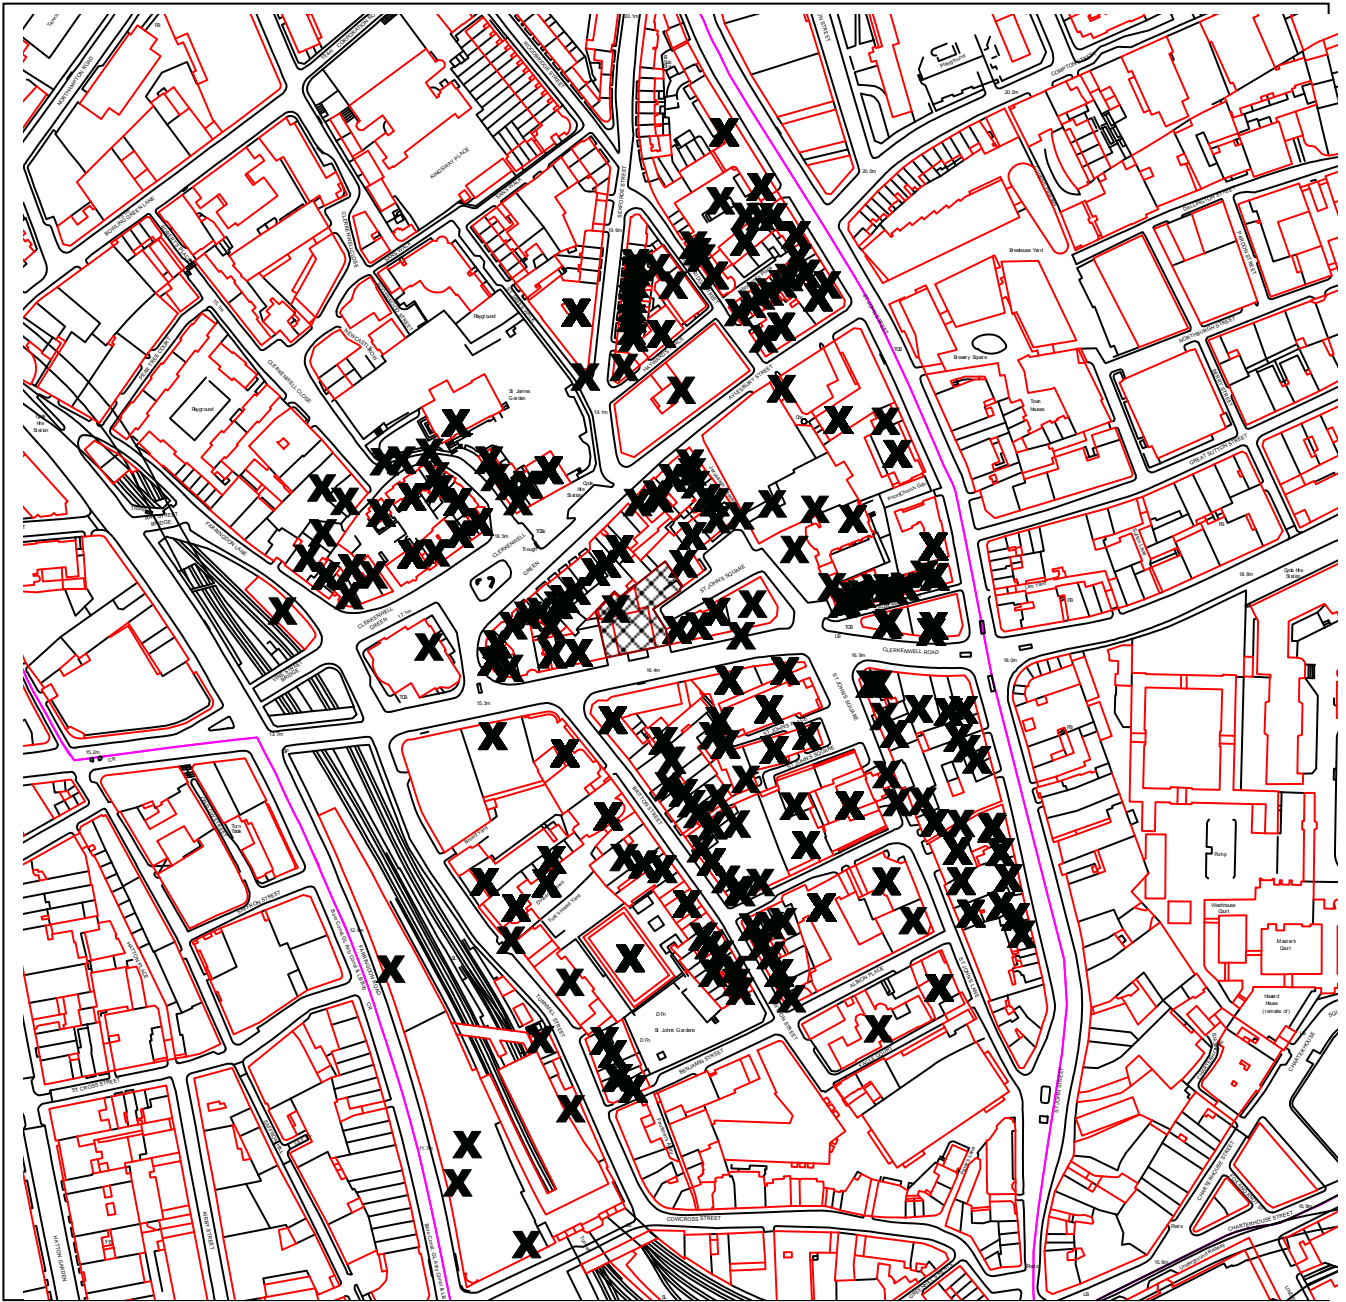

ISLINGTON

DEVELOPMENT MANAGEMENT

PLANNING APPLICATION REF NO: P2014/0373/FUL

LOCATION: 96 - 100 CLERKENWELL ROAD LONDON EC1M 5RJ

SCALE: 1:3500

This map is reproduced from Ordnance Survey material with the permission of Ordnance Survey on behalf of the Controller of Her Majesty's Stationery Office © Crown copyright. Unauthorised reproduction infringes Crown copyright and may lead to prosecution or civil proceedings.
Islington Council, LA086452